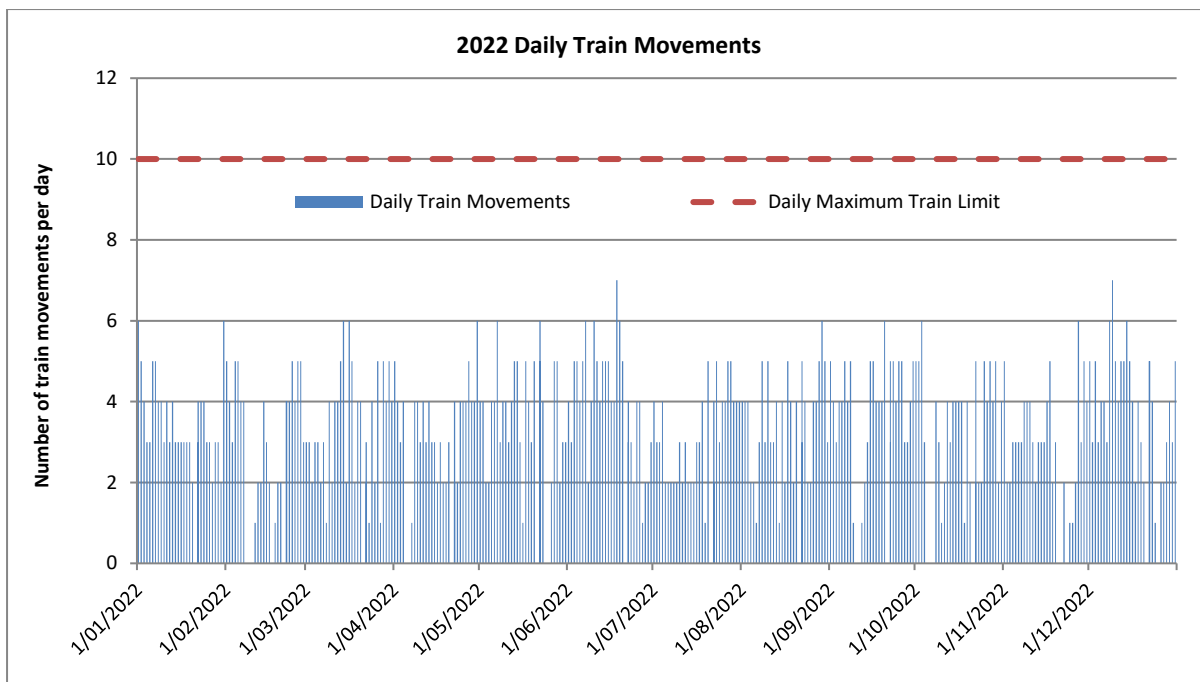

**APPENDIX 1**  
**RAIL HAULAGE**

Date	Daily Train Movements	Date	Daily Train Movements	Date	Daily Train Movements
1/01/2022	6	1/02/2022	5	1/03/2022	3
2/01/2022	5	2/02/2022	4	2/03/2022	3
3/01/2022	4	3/02/2022	3	3/03/2022	2
4/01/2022	3	4/02/2022	5	4/03/2022	3
5/01/2022	3	5/02/2022	5	5/03/2022	3
6/01/2022	5	6/02/2022	4	6/03/2022	2
7/01/2022	5	7/02/2022	4	7/03/2022	3
8/01/2022	4	8/02/2022	0	8/03/2022	1
9/01/2022	4	9/02/2022	0	9/03/2022	4
10/01/2022	3	10/02/2022	0	10/03/2022	2
11/01/2022	4	11/02/2022	1	11/03/2022	4
12/01/2022	3	12/02/2022	2	12/03/2022	4
13/01/2022	4	13/02/2022	2	13/03/2022	5
14/01/2022	3	14/02/2022	4	14/03/2022	6
15/01/2022	3	15/02/2022	3	15/03/2022	2
16/01/2022	3	16/02/2022	2	16/03/2022	6
17/01/2022	3	17/02/2022	0	17/03/2022	5
18/01/2022	3	18/02/2022	1	18/03/2022	2
19/01/2022	3	19/02/2022	2	19/03/2022	4
20/01/2022	2	20/02/2022	2	20/03/2022	4
22/01/2022	4	22/02/2022	4	22/03/2022	3
22/01/2022	3	22/02/2022	4	22/03/2022	2
23/01/2022	4	23/02/2022	4	23/03/2022	1
24/01/2022	4	24/02/2022	5	24/03/2022	4
25/01/2022	3	25/02/2022	4	25/03/2022	2
26/01/2022	3	26/02/2022	5	26/03/2022	5
27/01/2022	2	27/02/2022	5	27/03/2022	1
28/01/2022	3	28/02/2022	3	28/03/2022	5
29/01/2022	3			29/03/2022	4
30/01/2022	2			30/03/2022	5
31/01/2022	6			31/03/2022	4