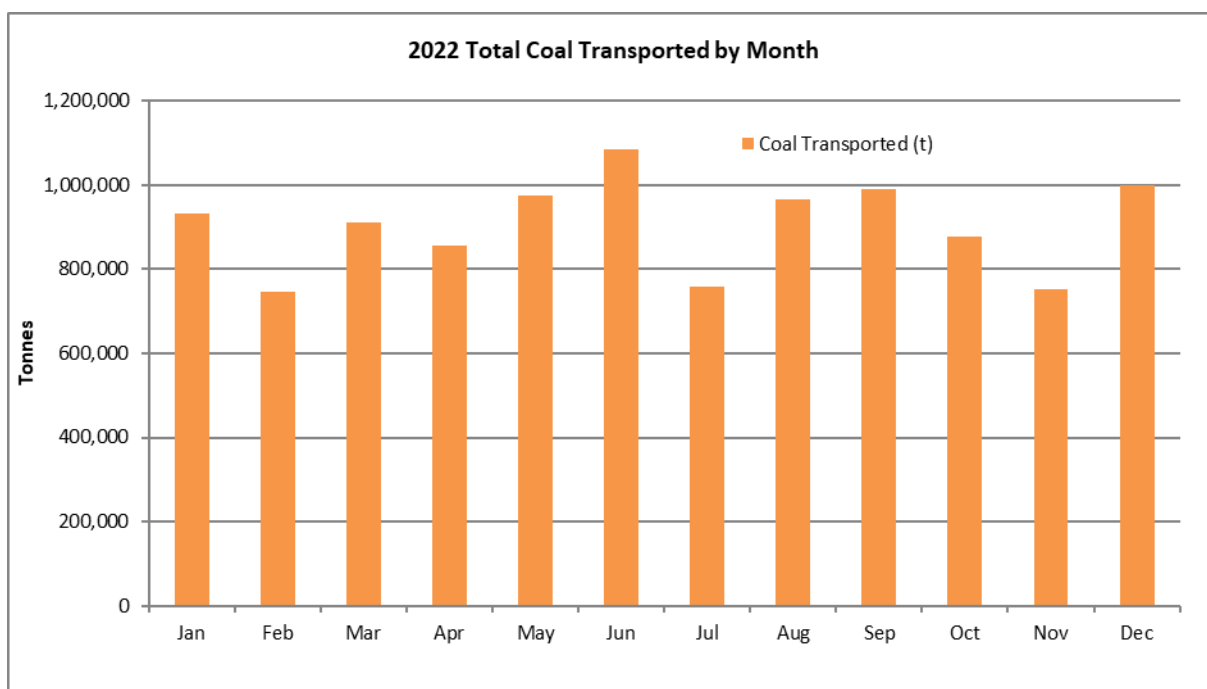

**APPENDIX 1**  
**RAIL HAULAGE**

Date	Daily Train Movements	Date	Daily Train Movements	Date	Daily Train Movements
1/01/2022	6	1/02/2022	5	1/03/2022	3
2/01/2022	5	2/02/2022	4	2/03/2022	3
3/01/2022	4	3/02/2022	3	3/03/2022	2
4/01/2022	3	4/02/2022	5	4/03/2022	3
5/01/2022	3	5/02/2022	5	5/03/2022	3
6/01/2022	5	6/02/2022	4	6/03/2022	2
7/01/2022	5	7/02/2022	4	7/03/2022	3
8/01/2022	4	8/02/2022	0	8/03/2022	1
9/01/2022	4	9/02/2022	0	9/03/2022	4
10/01/2022	3	10/02/2022	0	10/03/2022	2
11/01/2022	4	11/02/2022	1	11/03/2022	4
12/01/2022	3	12/02/2022	2	12/03/2022	4
13/01/2022	4	13/02/2022	2	13/03/2022	5
14/01/2022	3	14/02/2022	4	14/03/2022	6
15/01/2022	3	15/02/2022	3	15/03/2022	2
16/01/2022	3	16/02/2022	2	16/03/2022	6
17/01/2022	3	17/02/2022	0	17/03/2022	5
18/01/2022	3	18/02/2022	1	18/03/2022	2
19/01/2022	3	19/02/2022	2	19/03/2022	4
20/01/2022	2	20/02/2022	2	20/03/2022	4
22/01/2022	4	22/02/2022	4	22/03/2022	3
22/01/2022	3	22/02/2022	4	22/03/2022	2
23/01/2022	4	23/02/2022	4	23/03/2022	1
24/01/2022	4	24/02/2022	5	24/03/2022	4
25/01/2022	3	25/02/2022	4	25/03/2022	2
26/01/2022	3	26/02/2022	5	26/03/2022	5
27/01/2022	2	27/02/2022	5	27/03/2022	1
28/01/2022	3	28/02/2022	3	28/03/2022	5
29/01/2022	3			29/03/2022	4
30/01/2022	2			30/03/2022	5
31/01/2022	6			31/03/2022	4