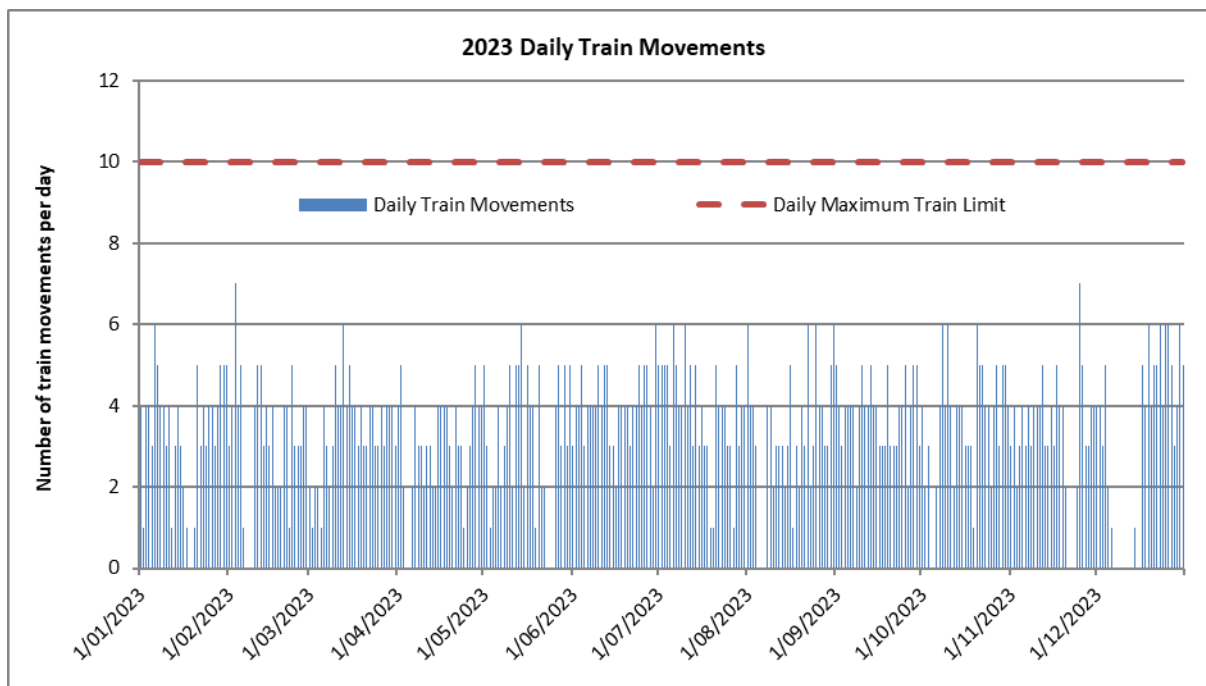

APPENDIX 1
RAIL HAULAGE

Daily Train Movements 2023

Date	Daily Train Movements	Date	Daily Train Movements	Date	Daily Train Movements
1/01/2023	4	1/02/2023	3	1/03/2023	2
2/01/2023	1	2/02/2023	4	2/03/2023	1
3/01/2023	4	3/02/2023	7	3/03/2023	2
4/01/2023	4	4/02/2023	4	4/03/2023	2
5/01/2023	3	5/02/2023	5	5/03/2023	1
6/01/2023	6	6/02/2023	1	6/03/2023	4
7/01/2023	5	7/02/2023		7/03/2023	3
8/01/2023	4	8/02/2023		8/03/2023	2
9/01/2023	4	9/02/2023		9/03/2023	3
10/01/2023	3	10/02/2023	4	10/03/2023	5
11/01/2023	4	11/02/2023	5	11/03/2023	4
12/01/2023	1	12/02/2023	5	12/03/2023	4
13/01/2023	3	13/02/2023	3	13/03/2023	6
14/01/2023	4	14/02/2023	4	14/03/2023	4
15/01/2023	3	15/02/2023	3	15/03/2023	5
16/01/2023	2	16/02/2023	4	16/03/2023	4
17/01/2023	1	17/02/2023	2	17/03/2023	4
18/01/2023		18/02/2023	2	18/03/2023	3
19/01/2023		19/02/2023	2	19/03/2023	4
20/01/2023	1	20/02/2023	4	20/03/2023	3
21/01/2023	5	21/02/2023	4	21/03/2023	3
22/01/2023	3	22/02/2023	1	22/03/2023	4
23/01/2023	4	23/02/2023	5	23/03/2023	4
24/01/2023	3	24/02/2023	3	24/03/2023	3
25/01/2023	4	25/02/2023	3	25/03/2023	3
26/01/2023	4	26/02/2023	3	26/03/2023	4
27/01/2023	3	27/02/2023	4	27/03/2023	3
28/01/2023	4	28/02/2023	4	28/03/2023	4
29/01/2023	5			29/03/2023	4
30/01/2023	5			30/03/2023	4
31/01/2023	5			31/03/2023	3