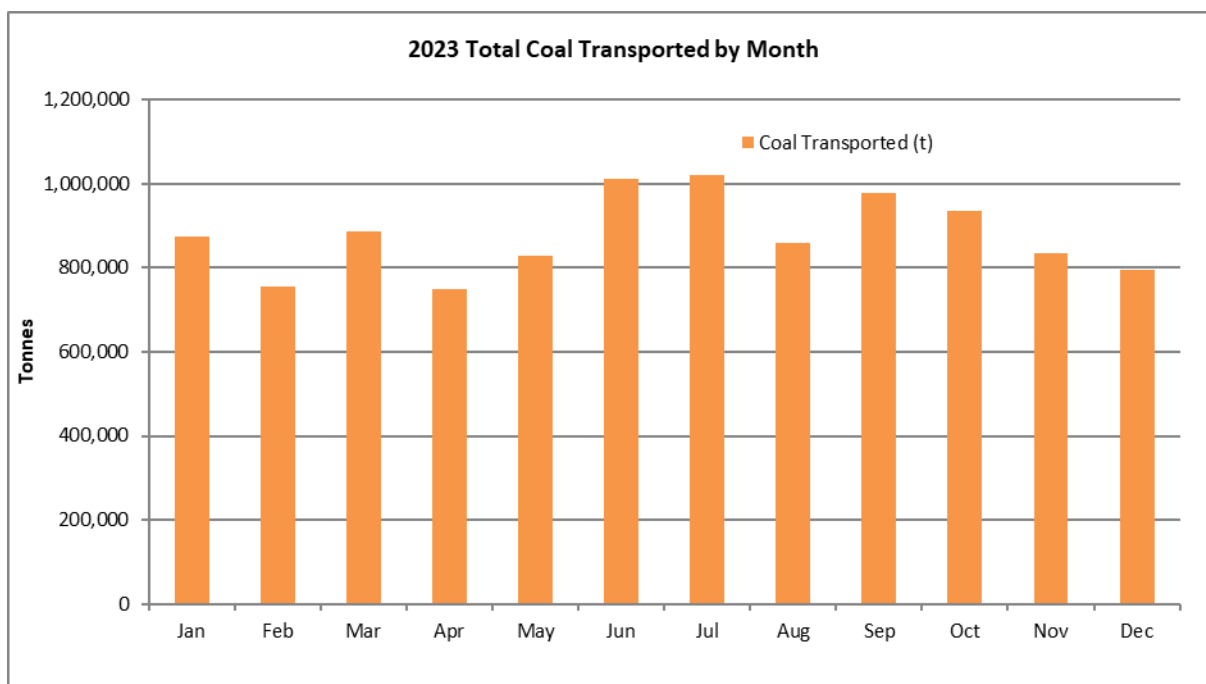

Daily Train Movements 2023

Date	Daily Train Movements	Date	Daily Train Movements	Date	Daily Train Movements
1/01/2023	4	1/02/2023	3	1/03/2023	2
2/01/2023	1	2/02/2023	4	2/03/2023	1
3/01/2023	4	3/02/2023	7	3/03/2023	2
4/01/2023	4	4/02/2023	4	4/03/2023	2
5/01/2023	3	5/02/2023	5	5/03/2023	1
6/01/2023	6	6/02/2023	1	6/03/2023	4
7/01/2023	5	7/02/2023		7/03/2023	3
8/01/2023	4	8/02/2023		8/03/2023	2
9/01/2023	4	9/02/2023		9/03/2023	3
10/01/2023	3	10/02/2023	4	10/03/2023	5
11/01/2023	4	11/02/2023	5	11/03/2023	4
12/01/2023	1	12/02/2023	5	12/03/2023	4
13/01/2023	3	13/02/2023	3	13/03/2023	6
14/01/2023	4	14/02/2023	4	14/03/2023	4
15/01/2023	3	15/02/2023	3	15/03/2023	5
16/01/2023	2	16/02/2023	4	16/03/2023	4
17/01/2023	1	17/02/2023	2	17/03/2023	4
18/01/2023		18/02/2023	2	18/03/2023	3
19/01/2023		19/02/2023	2	19/03/2023	4
20/01/2023	1	20/02/2023	4	20/03/2023	3
21/01/2023	5	21/02/2023	4	21/03/2023	3
22/01/2023	3	22/02/2023	1	22/03/2023	4
23/01/2023	4	23/02/2023	5	23/03/2023	4
24/01/2023	3	24/02/2023	3	24/03/2023	3
25/01/2023	4	25/02/2023	3	25/03/2023	3
26/01/2023	4	26/02/2023	3	26/03/2023	4
27/01/2023	3	27/02/2023	4	27/03/2023	3
28/01/2023	4	28/02/2023	4	28/03/2023	4
29/01/2023	5			29/03/2023	4
30/01/2023	5			30/03/2023	4
31/01/2023	5			31/03/2023	3